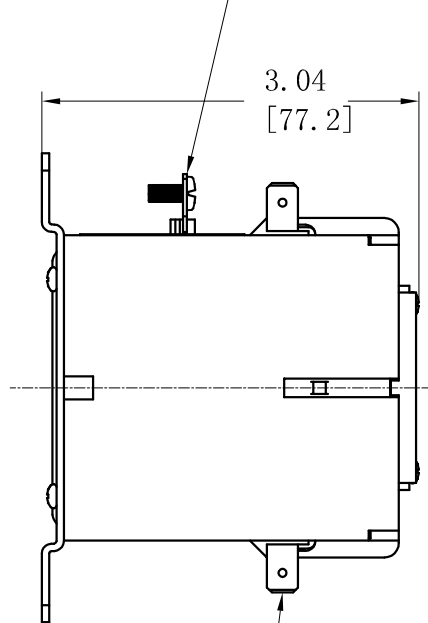

WORLDWIDE

Definite Purpose AC Contactors

1 : &" 7&7##'

1 : &" 7&7\$ " " ! \$ %

POSITIONS L1, L2, L3&L4
RANGE #4-#14 AWG
Cu/AL AWG BOX LUG

POSITIONS T1, T2, T3&T4
RANGE #4-#14 AWG
Cu/AL AWG BOX LUG

4xCOIL QUICK CONNECT TERMINALS

2x .250x.032 MALE
QUICK CONNECT (8 PCS)