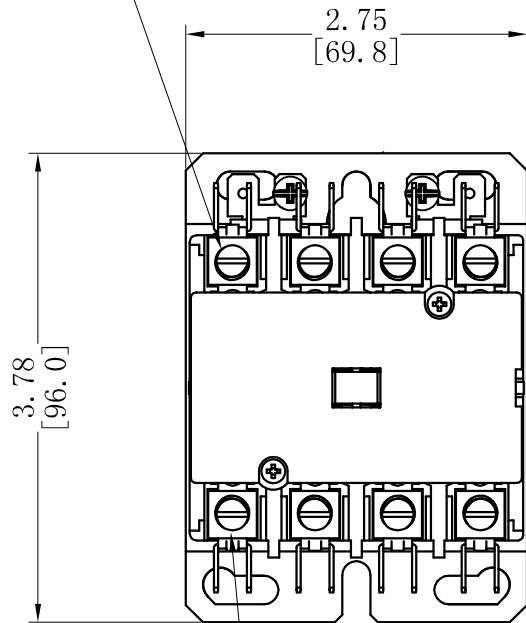

WORLDWIDE

Definite Purpose AC Contactors

1 : &" 7&7##'

1 : &" 7&7\$ " " ! \$ %

POSITIONS L1, L2, L3&L4
RANGE #4-#14 AWG
Cu/AL AWG BOX LUG

POSITIONS T1, T2, T3&T4
RANGE #4-#14 AWG
Cu/AL AWG BOX LUG

4xCOIL QUICK CONNECT TERMINALS

2x .250x.032 MALE
QUICK CONNECT (8 PCS)