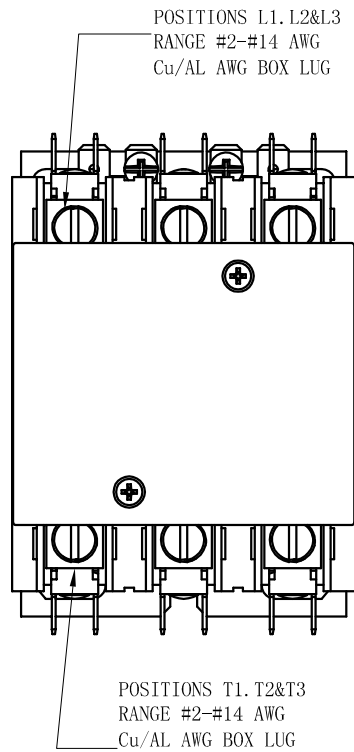

WORLDWIDE

Definite Purpose AC Contactors

WH60-24

WH60-115

WH60-200/230

WH60-480

4xCOIL QUICK
CONNECT TERMINALS

2x. 250x. 032 MALE
QUICK CONNECT (6 PCS)